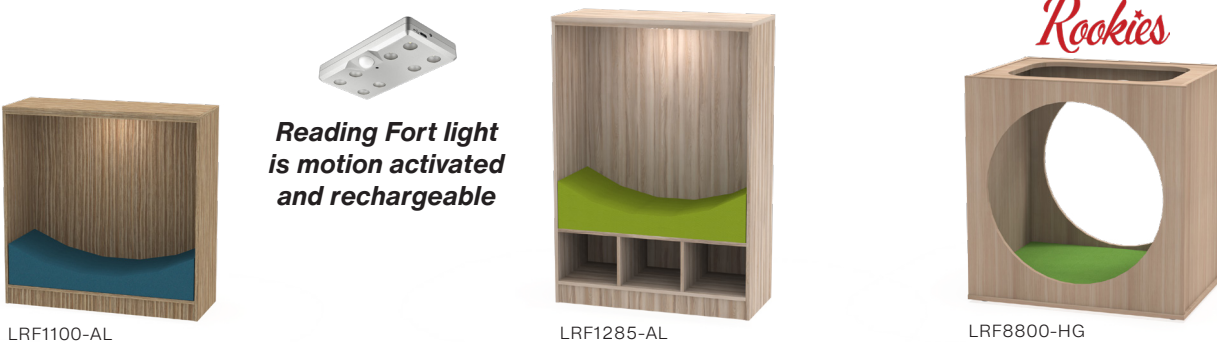

Classic Construction (/C)

- Classic (/C)* Classic cabinets (sides, back, dividers, bottom and sub-top) are constructed using fully doweled 0.75" particle board with double sided thermal fused laminate (TFL) with matching 3mm PVC edge banding.
- Top* 1" matching double sided TFL top over a 0.75" sub-top, 3mm PVC edge banding
- Case* Classic Cabinet (sides, back and sub-top/sub-bottom) are constructed using fully doweled 0.75" particle board with double sided thermal fused laminate (TFL) with 3mm PVC edge banding.
- Base* Modular, integrated, matching fully finished 4" base, 3mm PVC edge banding, built in levelers adjustable from inside of cabinet on LRF1100 & LRF1285 models, 1" caster base with Grank Hank glides on LRF8800 models

Features

- LED Motion Light* LED Motion Light is rechargeable with motion detector, built-in rechargeable lithium-ion battery and is located on the sub-top of the Reading Fort.
- Soft Seating by Fömcore* Fabric -- Vinyl, top stitched, PERMALBLOK® Advanced Vinyl Protection.
Backing -- Hi-Loft²™ - specialty knitted textile manufactured with 100% polyester yarns created for strength and softness.
Foam -- Fabric type: Vinyl with Urethane Topcoat, foam density depends on model, solid foam sits on top of 1/2" mdf base board, foam is one piece

Reading Fort

Model #	Wgt	W" x H" x D"	OAD"	Description
LRF1100-424218-936L-AL	140	42 x 42 x 18	18.125	w/soft seating, LED light
LRF1285-426018-936L-AL	210	42 x 60 x 18	18.125	w/soft seating, LED light, 3 cubbies
LRF8800-484835-HG	335	48 x 48 x 35	-	Grand Hank glides (<i>No Soft Seating</i>)
LRF8800-484835-HG-_MB	335	48 x 48 x 35	-	2 full markerboard panels on inside of fort, Grand Hank glides (<i>No Soft Seating</i>)
LRF8800-484835-F065-HG	340	48 x 48 x 35	-	Grand Hank glides, (1) 2"H soft seating
LRF8800-484835-F065-HG-_MB	340	48 x 48 x 35	-	2 full markerboard panels on inside, Grand Hank glides, (1) 2"H soft seating