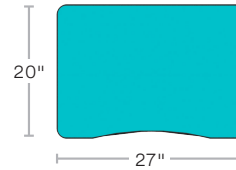

UNE-T Plymouth II Desk

Lotz AE™ Top	3mm Top	Top D" x L"	Desk H"	Desk H" w/ Casters	Description
UNET7363-EJA	UNET6363-EJA	20 x 27	20.25 - 32.25	22.36 - 34.36	Universal adjustable legs

Optional footrest for UNET(6)7363-EJA