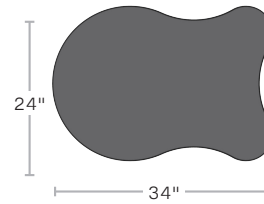

UNET7215-EJA

UNE-T Connect 8-T Desk

Lotz AE™ Top	3mm Top	Top D" x L"	Desk H"	Desk H" w/ Casters	Description
UNET7215-EJA	UNET6215-EJA	22 x 32.5	20.25 - 32.25	22.36 - 34.36	Universal adjustable legs