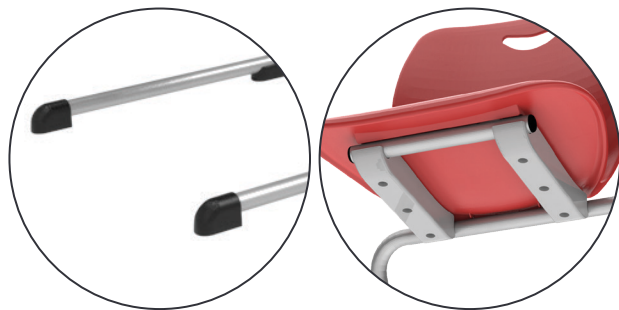

NEW!

Call Today
for
Pricing!

Sconnie Chair

***Stability, longevity, & ergonomic function
for modern learning spaces***

Experience the durability and comfort of our 4-Legged and Cantilever Sconnie Chairs! Protect your walls and tables from damage with the chair's "wall-saver" design, while offering students the luxury of four-position seating that gives them the flexibility to choose their preferred sitting style.

Our 4-Legged Scinnie Chair is well-suited with our ELO® Series and our Cantilever Scinnie Chair pairs best with our UNE-T Series!

Stackable to save valuable space

Variety of heights and colors available

CHR12-4

CHR14-4

CHR16-C

CHR18-C

Cantilever chairs include **protective glide covers** and **protective plastic guards** to protect surfaces from impact and scratches.

Standard Chair Shell Color Selections

4-Legged Base	Cantilever Base	Seat Height"	Desk/Table Height"	Grade Level	Age Range
CHR12-4	n/a	12	18-21	Pre-K	Up to 5
CHR14-4	CHR14-C	14	23-25	K-2	6-8
CHR16-4	CHR16-C	16	25-28	2-4	8-10
CHR18-4	CHR18-C	18	28-30	5-12	11-18