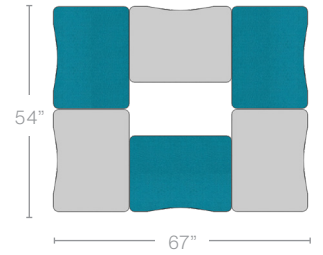

UNE-T Plymouth II Desk

UNET7363-EJAG4-R01-S04

How to Build Any UNE-T Desk Part Number

Leg Style

1

XXXX

Top

2

X

Top Shape

3

XXX

Leg Height

4

-XXX

Leg Color