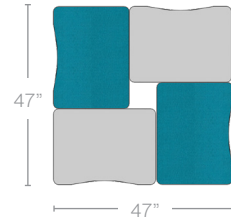

UNE-T Plymouth II Desk

UNET7363-EJAG4-R01-S04

How to Build Any UNE-T Desk Part Number

Leg Style

1

XXXX

Top

2

X

Top Shape

3

XXX

Leg Height

4

-XXX

Leg Color

5

XX

Top HPL Color

6

-XX

Edge Color

7

-XX