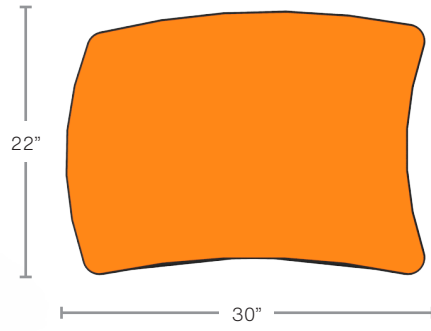

UNE-T Loyal Desk

UNET7316-EJAG4-C98

How to Build Any UNE-T Desk Part Number

Leg Style

1

XXXX

Top

2

X

Top Shape

3

XXX

Leg Height

4

-XXX

Leg Color