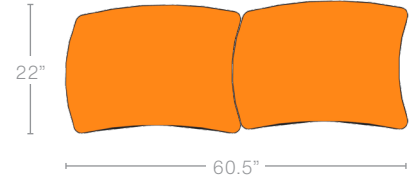

UNE-T Loyal Desk

UNET7316-EJAG4-C98

How to Build Any UNE-T Desk Part Number

Leg Style

1

XXXX

Top

2

X

Top Shape

3

XXX

Leg Height

4

-XXX

Leg Color