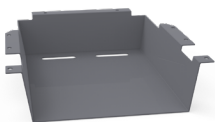

-P16CH
Plastic Book Box
for UNE-T Desks
(Color: Charcoal)