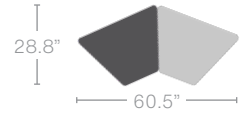

# UNE-T Connect 8-T Desk

UNET7215-EJAG4-L07-S23

Outer Dia. = 87.3"