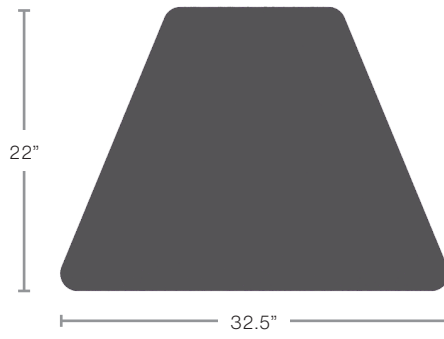

# UNE-T Connect 8-T Desk

UNET7215-EJAG4-L07-S23

Outer Dia. = 87.3"

## Leg Height

4

-XXX