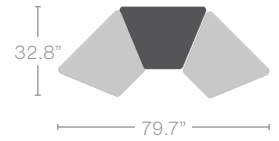

# UNE-T Connect 8-T Desk

UNET7215-EJAG4-L07-S23

Outer Dia. = 87.3"