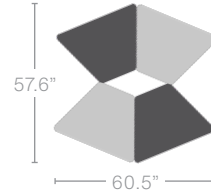

# UNE-T Connect 8-T Desk

UNET7215-EJAG4-L07-S23

Outer Dia. = 87.3"