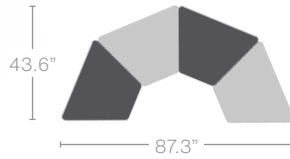

# UNE-T Connect 8-T Desk

UNET7215-EJAG4-L07-S23

Outer Dia. = 87.3"