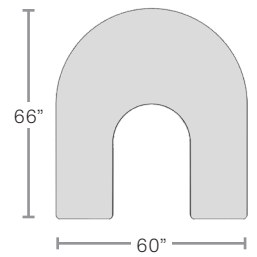

ELO® Horseshoe Table

ELS7226-EJAG4-CV-S05

Top_226

Top_240

Top_242

Top_244

Top_245

Top_241

How to Build Any ELO® Table Part Number

Leg Style

1

XXX

Top

2

X

Top Shape

3

XXX

Leg Height

4

-XXX

Leg Color

5

XX