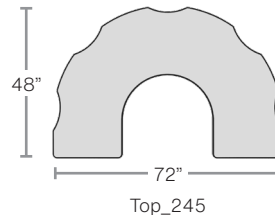

ELO® Horseshoe Table

ELS7226-EJAG4-CV-S05

Top_226

Top_240

Top_242

Top_244

Top_245

Top_241

How to Build Any ELO® Table Part Number

Leg Style

1

XXX

Top

2

X

Top Shape

3

XXX

Leg Height

4

-XXX

Leg Color

5

XX