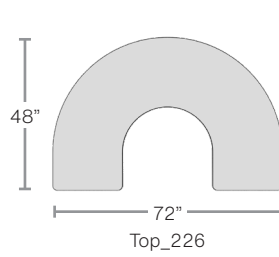

ELO® Horseshoe Table

ELS7226-EJAG4-CV-S05

Top_226

Top_240

Top_242

Top_244

Top_245

Top_241

How to Build Any ELO® Table Part Number

Leg Style

1

XXX

Top

2

X

Top Shape

3

XXX

Leg Height

4

-XXX

Leg Color

5

XX