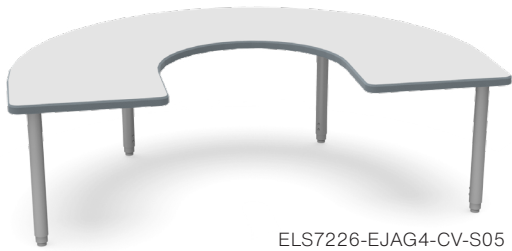

ELO® Horseshoe Table

ELS7226-EJAG4-CV-S05

Top_226

Top_240

Top_242

Top_244

Top_245

Top_241

How to Build Any ELO® Table Part Number

Leg Style

1

XXX

Top

2

X

Top Shape

3

XXX

Leg Height

4

-XXX

Leg Color

5

XX