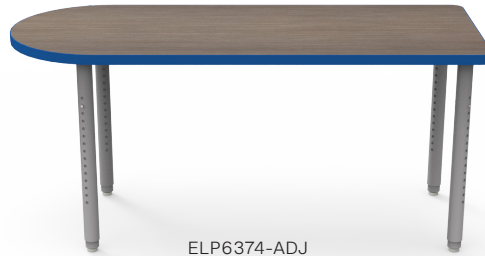

ELP6374-ADJ

ELP 2" Jr. Pin Adj. Straight Round Legs ↓↑

Lotz AE™ Top	AE™ Wgt	3mm Top	3mm Wgt	Top D" x L"	Description	Table H"	Table H" w/ Casters*
ELP7374-EJA	71	ELP6374-EJA	68	24 x 60	(4 legs)	20.25 - 30.25	22.36 - 32.36
ELP7386-EJA	87	ELP6386-EJA	84	24 x 72	(4 legs) 1 support bar	20.25 - 30.25	22.36 - 32.36
ELP7383-EJA	68	ELP6383-EJA	66	30 x 48	(4 legs)	20.25 - 30.25	22.36 - 32.36
ELP7370-EJA	81	ELP6370-EJA	78	30 x 60	(4 legs)	20.25 - 30.25	22.36 - 32.36
ELP7376-EJA	102	ELP6376-EJA	98	30 x 72	(4 legs) 1 support bar	20.25 - 30.25	22.36 - 32.36
ELP7375-EJA	99	ELP6375-EJA	95	36 x 60	(4 legs) 1 support bar	20.25 - 30.25	22.36 - 32.36
ELP7371-EJA	115	ELP6371-EJA	110	36 x 72	(4 legs) 1 support bar	20.25 - 30.25	22.36 - 32.36
ELP7377-EJA	153	ELP6377-EJA	147	36 x 96	(5 legs) 1 support bar	20.25 - 30.25	22.36 - 32.36
ELP7387-EJA	117	ELP6387-EJA	112	42 x 60	(5 legs)	20.25 - 30.25	22.36 - 32.36
ELP7385-EJA	135	ELP6385-EJA	130	42 x 72	(5 legs) 1 support bar	20.25 - 30.25	22.36 - 32.36
ELP7372-EJA	154	ELP6372-EJA	147	42 x 84	(5 legs) 1 support bar	20.25 - 30.25	22.36 - 32.36
ELP7380-EJA	173	ELP6380-EJA	165	42 x 96	(5 legs) 1 support bar	20.25 - 30.25	22.36 - 32.36
ELP7384-EJA	128	ELP6384-EJA	123	48 x 60	(5 legs) 1 support bar	20.25 - 30.25	22.36 - 32.36
ELP7381-EJA	149	ELP6381-EJA	143	48 x 72	(5 legs) 1 support bar	20.25 - 30.25	22.36 - 32.36
ELP7382-EJA	170	ELP6382-EJA	163	48 x 84	(5 legs) 1 support bar	20.25 - 30.25	22.36 - 32.36
ELP7373-EJA	197	ELP6373-EJA	188	48 x 96	(6 legs) 1 support bar	20.25 - 30.25	22.36 - 32.36
ELP7378-EJA	153	ELP6378-EJA	146	60 x 60	(5 legs) 2 support bars	20.25 - 30.25	22.36 - 32.36
ELP7379-EJA	166	ELP6379-EJA	159	60 x 66	(5 legs) 2 support bars	20.25 - 30.25	22.36 - 32.36

ELP 2" Pin Adj. Straight Round Legs ↓↑