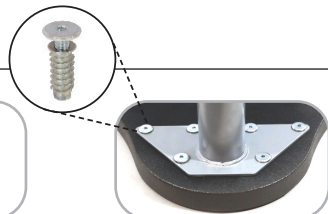

Assembly: Unassembled

Standard Features:

Adjustable legs adjust in 1" increments (ELO & ELS legs)

Pin adjustable legs adjust in 1" increments (ELP legs)

Legs positioned at widest point of table for stability and attached via threaded metal inserts and bolts