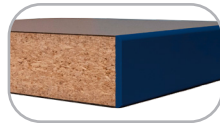

Standard Colors

Premium Colors

3mm Tops:

The core material is 1.125" thick particle board with a phenolic backer sheet and high pressure laminate on top making the total thickness of the top at 1.25". 3mm PVC edge banding* is applied to all sides, radius corners.