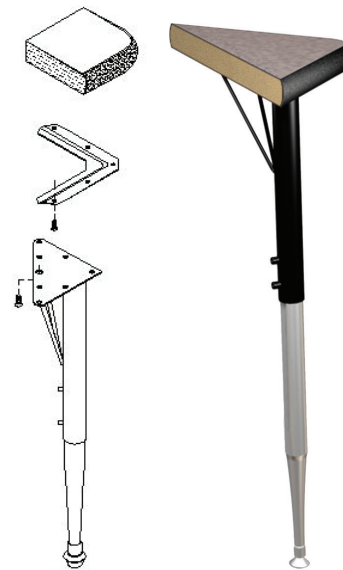

Lotz Armor Edge™ Tops:

Lotz Armor Edge™ top is constructed of 1.125" thick MDF (medium density fiberboard) core. MDF is a superior material for screw holding abilities exceeding 250 lbs., breaking strength and load tests. The back material is phenolic which **prevents moisture penetration** to core material and provides an anti gum surface. The top material is high pressure laminate that is bonded to the **MDF core** making the total thickness of the top at 1.25". The 0.25" beveled radius edge is finished using our exclusive Lotz Armor Edge™, a polyurea, which is extremely strong and durable. **This edge will not separate from the MDF core material and makes the edge water tight.** Lotz Armor Edge™ default is black. Premium colors available.

Shipping Class: 70

NMFC: Tops: 83620-2, Legs: 097720

Assembly: Unassembled

Legs:

Tables are factory equipped with quick mounting leg plate that accepts the triangular leg plates welded on each leg for easy field assembly. The legs are 14-gauge, heavy duty steel tubes with a textured black upper segment and an adjustable chrome leg insert steel. The adjustment screws are tamper resistant. The button head socket cap screws are directly threaded into the lower section for greater safety. The legs are attached to the mounting plate with the supplied screws into the pre-drilled holes. The legs come with non-marring glides.

Standard Features:

Quick mount leg plates ensure easy assembly of the 14-gauge steel and chrome adjustable legs.

Optional Features: See catalog for color options.

Markerboard Top (-_MB)
Black chemical resistant top
(-09C)

Metal book box (-DB)
20"W x 18.31"D x 4.44"H

Metal book box (-LB)
14.75"W x 16.31"D x 4.19"H

Wire Basket (-LW)

Tote tray kit (-TB_)
(Translucent is standard, see catalog for color selection)

2" Backpack hooks
(-BPH)