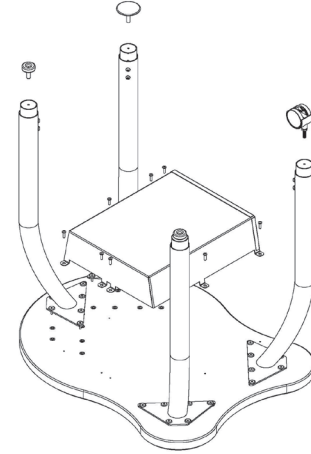

## Assembly Instructions

**Instructions are based on the ELO® Adapt desk but can be used for any ELO or UNE-T desks**

Before you begin, please make sure all parts and proper quantities are included. (See Part Identifier Key page) Any parts damaged during shipment must be reported within 24 hours of receipt. To report information regarding damages or if you have any questions, please call 800.242.2303.

### Step 1:

- Place top face down on a protected flat surface.

### Step 2:

- With legs installed, align tabs of wire basket or book box with the pre-drilled pilot holes.
- NOTE:** Spacers (rubber washers) will be included with your parts and pieces if the wire basket/book box's tabs lap over the leg plate. If they do, you will need to first align the spacers over the pre-drilled pilot holes and then align the tabs of the wire basket/book box with the spacers. You may need to use two spacers per pre-drilled pilot hole if there still a gap between tab and spacer.

### Step 3:

- Use #10 x 1¼" or #10 x ¾" square pan head screws to fasten each of the tabs of the wire basket or book box to the top. (See Part Identifier Key to see what type of square pan head screws to use.)