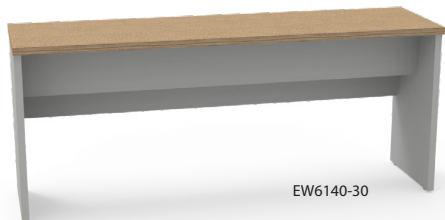

Cable wire management

Gommets

Power options (see catalog for more options)

Einstein Station: Single Sided Seating

3mm Top	3mm Wgt	Top D" x L"	Overall Hgt."
EWS6139-30	129	20 x 60	30
EWS6139-36	149	20 x 60	36 NEW
EWS6139-40	167	20 x 60	40
EWS6140-30	147	20 x 72	30
EWS6140-36	169	20 x 72	36
EWS6140-40	191	20 x 72	40
EWS6141-30	202	20 x 96	30
EWS6141-36	235	20 x 96	36 NEW
EWS6141-40	262	20 x 96	40