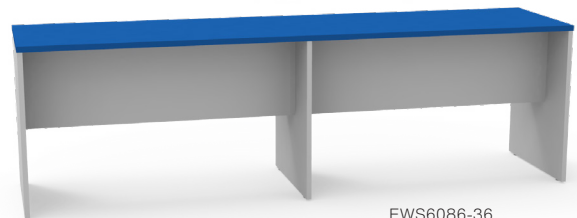

Cable wire management

Gommets

Power options (see catalog for more options)

Einstein Station: Single Sided Seating

3mm Top	3mm Wgt	Top D" x L"	Overall Hgt."
EWS6139-30	129	20 x 60	30
EWS6139-36	149	20 x 60	36 NEW
EWS6139-40	167	20 x 60	40
EWS6140-30	147	20 x 72	30
EWS6140-36	169	20 x 72	36
EWS6140-40	191	20 x 72	40
EWS6141-30	202	20 x 96	30
EWS6141-36	235	20 x 96	36 NEW
EWS6141-40	262	20 x 96	40

EW6140-30

Einstein Station: Double Sided Seating

3mm Top	3mm Wgt	Top D" x L"	Overall Hgt."
EWS6071-30	155	24 x 60	30
EWS6071-36	179	24 x 60	36 NEW
EWS6071-40	198	24 x 60	40
EWS6072-30	178	24 x 72	30
EWS6072-36	202	24 x 72	36
EWS6072-40	225	24 x 72	40
EWS6074-30	261	24 x 96	30
EWS6074-36	281	24 x 96	36 NEW
EWS6074-40	311	24 x 96	40
EWS6075-30	292	24 x 120	30
EWS6075-36	331	24 x 120	36 NEW
EWS6075-40	365	24 x 120	40
EWS6082-30	182	30 x 60	30
EWS6082-36	206	30 x 60	36 NEW
EWS6082-40	228	30 x 60	40
EWS6083-30	206	30 x 72	30
EWS6083-36	232	30 x 72	36
EWS6083-40	256	30 x 72	40
EWS6085-30	284	30 x 96	30
EWS6085-36	323	30 x 96	36 NEW
EWS6085-40	355	30 x 96	40
EWS6086-30	335	30 x 120	30
EWS6086-36	378	30 x 120	36 NEW
EWS6086-40	416	30 x 120	40