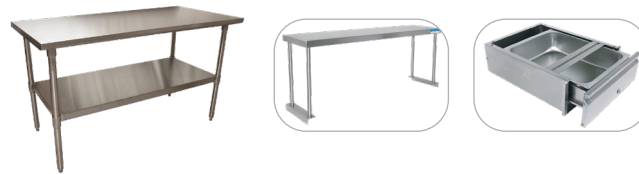

Stainless Steel Table w/ Shelf, Overshelf and Drawer

Stainless Steel	Wgt	Description	Top D" x L"	Table H"
SSWT071-SHF-OSS-LD/20	127		24 x 60	34.75
SSWT072-SHF-OSS-LD/20	143		24 x 72	34.75
SSWT082-SHF-OSS-LD/20	141		30 x 60	34.75
SSWT083-SHF-OSS-LD/20	157		30 x 72	34.75
SSWT082-SHF-BKSP-OSS-LD/20	156	Backsplash	30 x 60	34.75
SSWT083-SHF-BKSP-OSS-LD/20	177	Backsplash	30 x 72	34.75