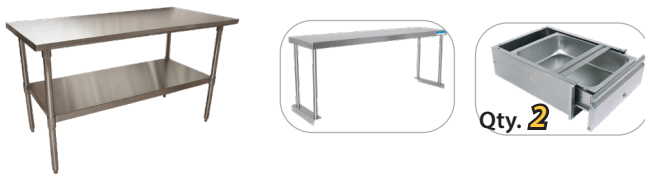

Stainless Steel Table w/ Shelf, Overshelf and 2 Drawers

Stainless Steel	Wgt	Description	Top D" x L"	Table H"
SSWT072-SHF-OSS-2LD/20	173		24 x 72	34.75
SSWT083-SHF-OSS-2LD/20	187		30 x 72	34.75
SSWT083-SHF-BKSP-OSS-2LD/20	207	Backsplash	30 x 72	34.75