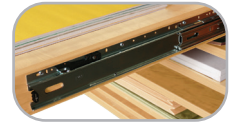

Double-pin clips for adjustable shelves

3" Heavy-duty casters

Heavy duty drawer glides

4" pulls

Optional Features:

Deadbolt lock (per location)

4 Adjustable Shelves

<i>Mobile w/Casters</i>	<i>Wgt</i>	<i>W" x H" x D"</i>	<i>Description</i>
SS1000-AC	284	48 x 36 x 30	Open, 4 Adjustable Shelves