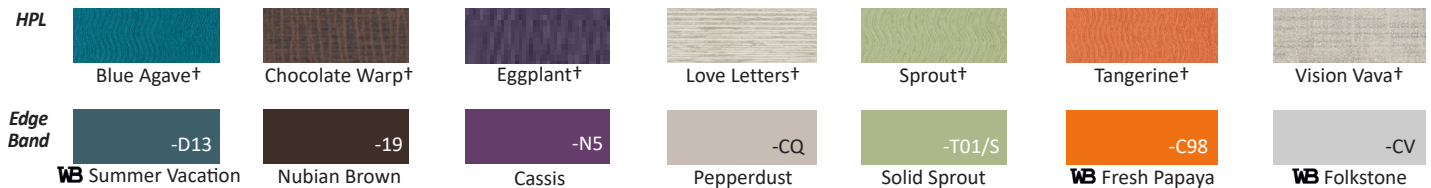

Pattern

 -C97 WB Beachcomber PI AT988-SD	 -A19 Chocolate Warp FO 5881-58	 -A73 WB Classic Linen WI 4943-38	 -D19 Cookies & Cream PI AG130-SD	 -Z01 WB Earthen Warp FO 5880-58	 -25 WB Grey Nebula WI 4622-60												
 -HL WB Woolamai Brush WI 4746-60	 -D17 Vision Vava NE VA2002-SD	<div data-bbox="685 1734 1448 1957" data-label="Complex-Block"> <table border="1"> <tr> <td>WB Stocked Product</td> <td>Internal Color Code</td> </tr> <tr> <td>Laminate Manufacturer</td> <td>Laminate Name</td> </tr> <tr> <td>FO: Formica</td> <td>Manufacturer Finish Type</td> </tr> <tr> <td>NE: Nevamar</td> <td>Manufacturer Color Code</td> </tr> <tr> <td>PI: Pionite</td> <td></td> </tr> <tr> <td>WI: Wilsonart</td> <td></td> </tr> </table> <p style="text-align: center;">Finish Key</p> </div>				WB Stocked Product	Internal Color Code	Laminate Manufacturer	Laminate Name	FO: Formica	Manufacturer Finish Type	NE: Nevamar	Manufacturer Color Code	PI: Pionite		WI: Wilsonart	
WB Stocked Product	Internal Color Code																
Laminate Manufacturer	Laminate Name																
FO: Formica	Manufacturer Finish Type																
NE: Nevamar	Manufacturer Color Code																
PI: Pionite																	
WI: Wilsonart																	

*WB laminates are stocked options. All laminates above are standard options; Available quantities, sizes and lead times may vary based on market fluctuation. Contact customer service for lead time.

Standard 3mm PVC Edge Band*

Standard HPL colors with a matching 3mm edge band.

Pattern HPL With Solid Complimentary Edge Band †Matching edge banding is not available for these patterns.

*3mm PVC edge bands that match WB stocked laminates are stocked options. Other matching 3mm edge bands are standard options; quantities, sizes and lead times may vary. Contact customer service for additional edge thickness options and lead times. For additional edge band colors with extended lead times and possible upcharges visit Rehau.com