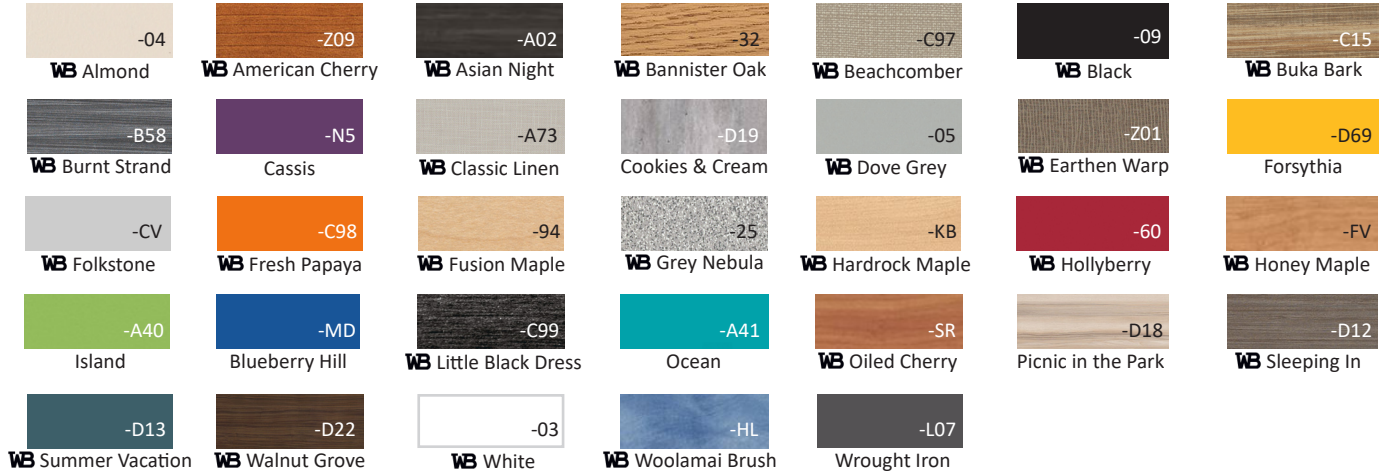

Standard 3mm PVC Edge Band*

Standard HPL colors with a matching 3mm edge band.