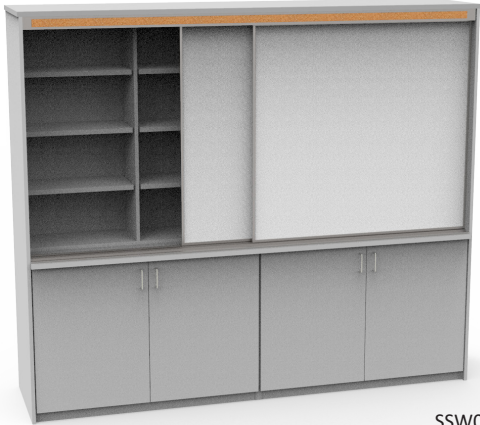

# Classroom Storage iXchange® Wall

SSW0802-AL

**Products Shown In Room**

Products Shown In Room	Model #
iXchange® Wall	SSW0802-AL
Quad XL Workstation	CLQ7253-123230-AC
Reflection Workstation	CLW7254-630030-AC
Traditional Teacher's Lectern	TL2000-AC
Jackson Teacher's Desk	TD2000-AC
CaseworkUSA® Wall cabinet with Double Doors	W2182-303014
CaseworkUSA® Wall cabinet with Double Doors	W2182-302414
CaseworkUSA® Wall cabinet with Single Door	W2110-183014
REplay® Lockers	2TFL-157218

# Classroom Storage - iXchange® Wall

Shelves and double-pin clips

Integrated cork map rail

Porcelain coated steel magnetic whiteboard with aluminum frame

Aluminum marker tray integrated into whiteboard frame

4" satin nickel pulls

Built-in levelers (standard)

Choose the standard iXchange® Wall configuration that works best for your classroom.

**Classic:** Select 1 TFL color on all surfaces

**Premium\*:** Select 1 HPL color on all surfaces