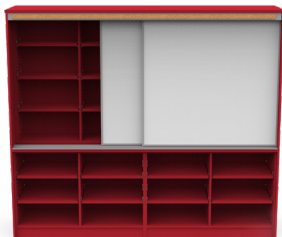

# Classroom Storage iXchange® Wall

SSW0802-AL

**Products Shown In Room**

Products Shown In Room	Model #
iXchange® Wall	SSW0802-AL
Quad XL Workstation	CLQ7253-123230-AC
Reflection Workstation	CLW7254-630030-AC
Traditional Teacher's Lectern	TL2000-AC
Jackson Teacher's Desk	TD2000-AC
CaseworkUSA® Wall cabinet with Double Doors	W2182-303014
CaseworkUSA® Wall cabinet with Double Doors	W2182-302414
CaseworkUSA® Wall cabinet with Single Door	W2110-183014
REplay® Lockers	2TFL-157218

# Classroom Storage - iXchange® Wall

Shelves and double-pin clips

Integrated cork map rail

Porcelain coated steel magnetic whiteboard with aluminum frame

Aluminum marker tray integrated into whiteboard frame

4" satin nickel pulls

Built-in levelers (standard)

Choose the standard iXchange® Wall configuration that works best for your classroom.

**Classic:** Select 1 TFL color on all surfaces

**Premium\*:** Select 1 HPL color on all surfaces