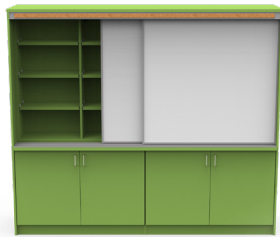

# Classroom Storage iXchange® Wall

SSW0802-AL

**Products Shown In Room**

Products Shown In Room	Model #
iXchange® Wall	SSW0802-AL
Quad XL Workstation	CLQ7253-123230-AC
Reflection Workstation	CLW7254-630030-AC
Traditional Teacher's Lectern	TL2000-AC
Jackson Teacher's Desk	TD2000-AC
CaseworkUSA® Wall cabinet with Double Doors	W2182-303014
CaseworkUSA® Wall cabinet with Double Doors	W2182-302414
CaseworkUSA® Wall cabinet with Single Door	W2110-183014
REplay® Lockers	2TFL-157218

# Classroom Storage - iXchange® Wall

Shelves and double-pin clips

Integrated cork map rail

Porcelain coated steel magnetic whiteboard with aluminum frame

Aluminum marker tray integrated into whiteboard frame

4" satin nickel pulls

Built-in levelers (standard)

Choose the standard iXchange® Wall configuration that works best for your classroom.

**Classic:** Select 1 TFL color on all surfaces

**Premium\*:** Select 1 HPL color on all surfaces