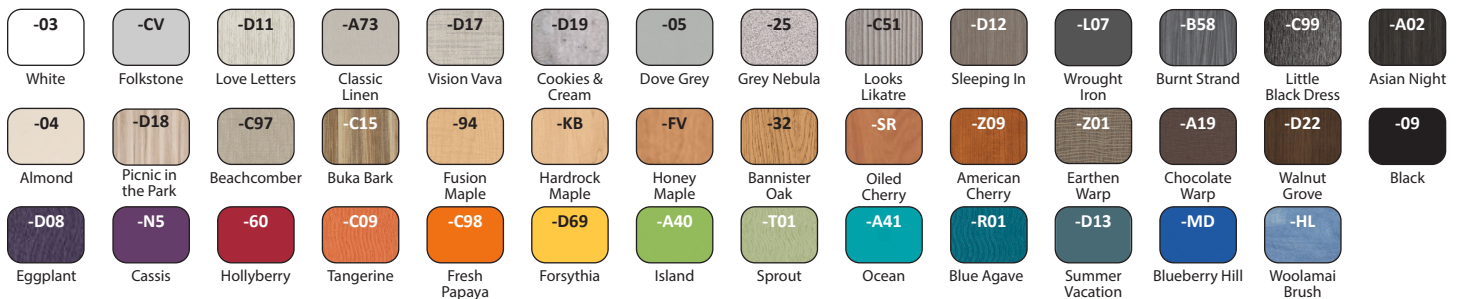

# Classroom Storage - iXchange® Wall

Shelves and double-pin clips

Integrated cork map rail

Porcelain coated steel magnetic whiteboard with aluminum frame

Aluminum marker tray integrated into whiteboard frame

4" satin nickel pulls

Built-in levelers (standard)

Choose the standard iXchange® Wall configuration that works best for your classroom.

**Classic:** Select 1 TFL color on all surfaces

**Premium\*:** Select 1 HPL color on all surfaces

**Standard TFL Colors** Matching edge banding standard. Complimentary available upon request.

**Standard HPL Colors** See 'WB Finishes' section for available edge banding colors.

Additional Formica, Wilsonart and Panolam laminates available. Call Estimating for a custom quote.