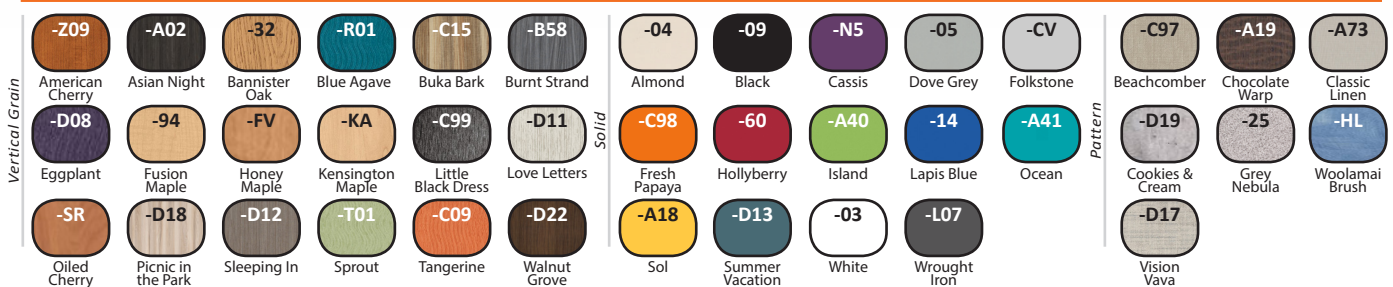

**Classic:** Select 1 TFL casebody & top color

**Premium:\***

Select 1 HPL top color  
Select 1 HPL casebody color

## Standard TFL Colors *Matching edge banding standard. Complimentary available upon request.*

## Standard HPL Colors *Matching edge banding standard. Complimentary available upon request.*

\*Premium does not include premium finish laminates but they can be an additional option with upcharge. All laminates above are considered standard options