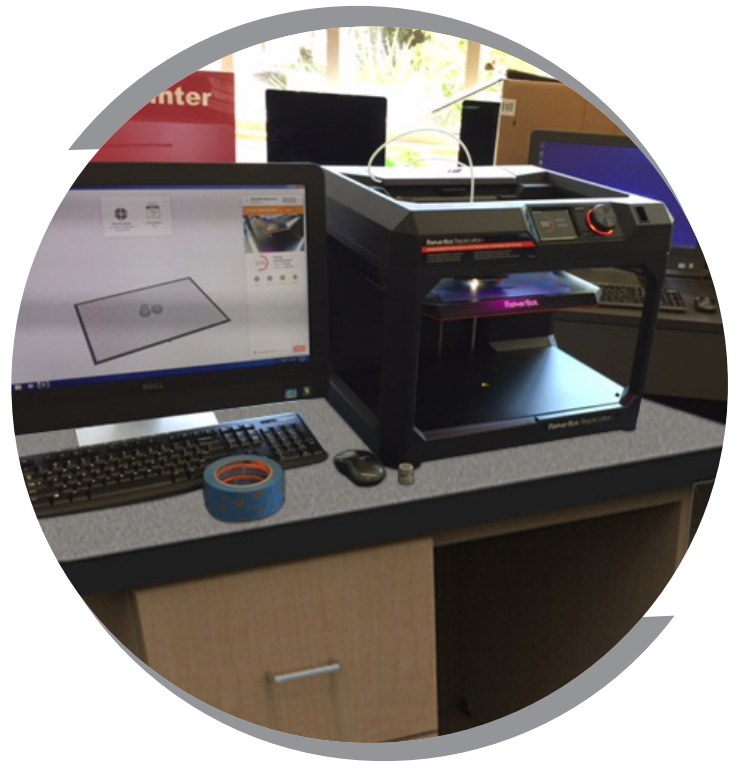

We Can.
DESIGN. BUILD. DELIVER.