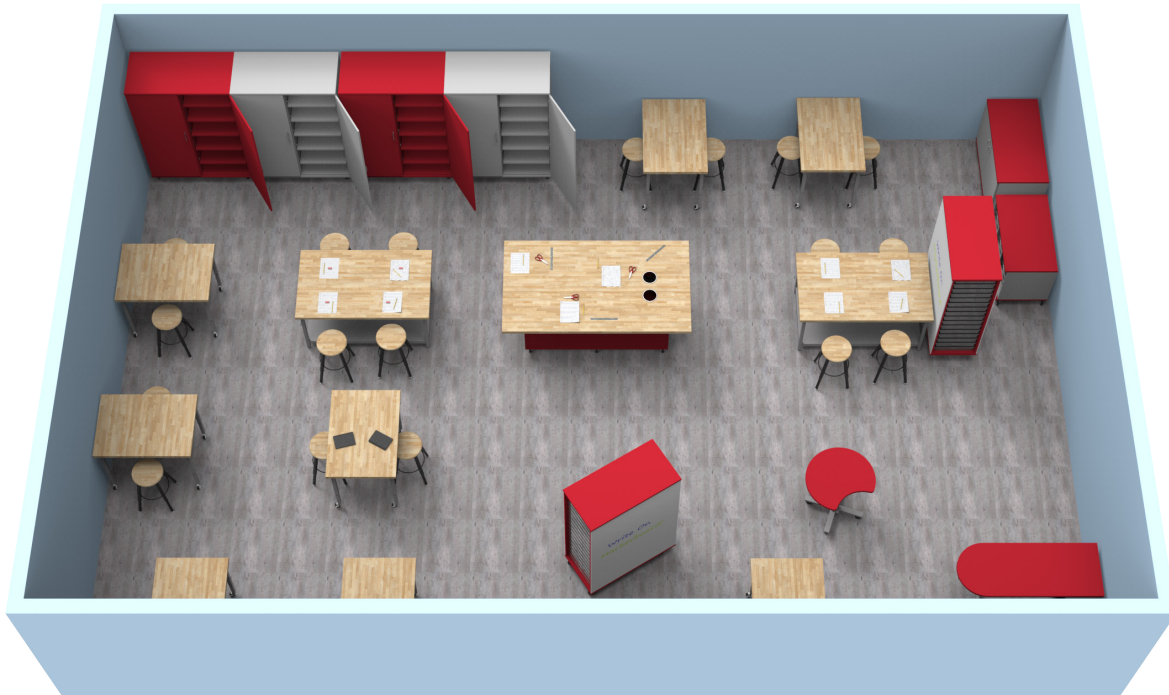

# Synergy Collection Nucleus Workstation

CLN9110-3/T3040-AC  
Show with optional power accessories

| <i>Room Ideas with Nucleus Workstation</i> | <i>Model #</i>      |
|--|---------------------|
| Nucleus Workstation                        | CLN9110-3/T3040-AC  |
| TORO Table with Full Shelf                 | TOR9092-FX-HDCA-SHF |
| LOBO Rectangle Table                       | LOB9079-ADJ-HDCA    |
| Universal Appleton Teacher's Desk          | TD6374-95UNET-AC    |
| Teacher's Lectern - Crescent Shape         | PNX6833-ADJ         |
| Four Legged Stool                          | STL9186-AQ4         |
| Transporter Storage                        | SS5010-3672-AC      |
| REplay® Mobile Cabinet                     | CRB3145-483623      |
| Triple Wide Tote Storage                   | SSG0330-0AC         |
| Dual Ended Tote Storage                    | SSC0972-0AC         |

Double Waste Bin Sorter (included)

2 trash rings (standard)

Pair a Nucleus Workstation with HangOut Stools.

**Classic:** Select 1 HPL top color  
Select 1 TFL casebody color

**Premium:** Select 1 HPL top color  
Select 1 HPL casebody color